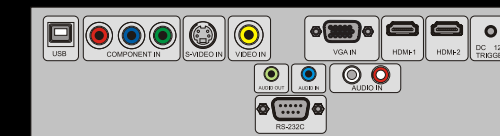

Rich connectivity

H1080 features 2x HDMI 1.3 increase overall capabilities to meet Full HD demand both audio and video. Few critical function has been added to HDMI 1.3.