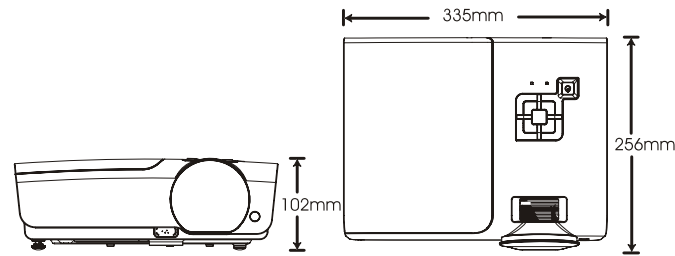

Specification subjects to change without notice.

Best Energy Saving **RoHS** **Best Energy Saving**
< 1w standby power consumption **COMPLIANT** **≤ 1W**
standby power consumption

A mission from Vivitek Environmental Protection

- Hi-efficiency power switching: reduces power consumption.
- Less than 1w power consumption in standby mode
- All Lead-Free components provides a Green environment

Convenience Preset Mode

H1080 series has fine tuned default setting for user to choose under different scenario and preference such as :

- Movie mode
- Vivid mode
- Normal mode
- 3 customized User Mode
- ISF mode (H1082/H1085)

Vivitek Corporation

[Http://www.vivitekcorp.com](http://www.vivitekcorp.com)

©2009 Vivitek Corporation, Values, Weights and dimensions shown are approximate. Errors and omissions accepted. Specification are subject to change without prior notice. This product maybe subject to export regulations. **vivitek** Is trademark of Vivitek Corporations. Projection images simulated.

2009/07