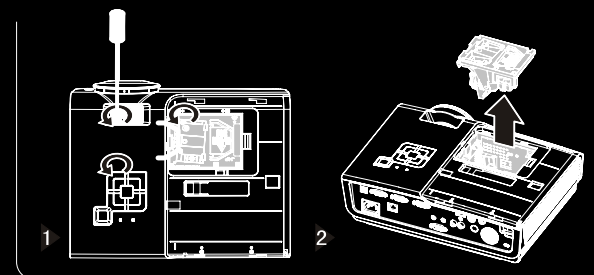

Sliding Top Cover Easy Lamp Replacement

Convenient top loading allows for quick and easy lamp replacement.