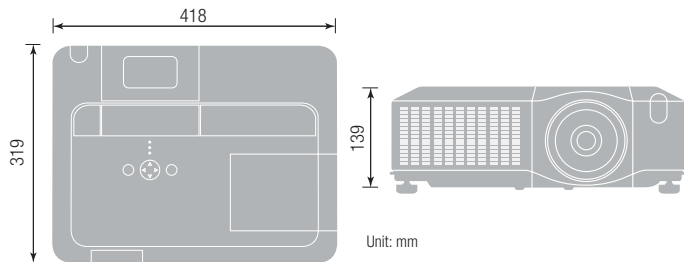

CP-SX635 Technical specifications

Image Size 4:3				
Screen Size (Diagonal)	Projection Distance (a)		Screen Height (cm)	
	min. (m)	max. (m)	b (top)	c (bottom)
40" (1.0)	1.2	1.4	55.0	6.0
60" (1.5)	1.8	2.2	82.0	9.0
100" (2.5)	3.0	3.7	137.0	15.0
150" (3.8)	4.6	5.5	206.0	23.0
200" (5.1)	6.1	7.4	274.0	30.0
300" (7.6)	9.2	11.1	411.0	46.0
350" (8.9)	10.8	13.0	480.0	53.0

Image Size 16:9				
Screen Size (Diagonal)	Projection Distance (a)		Screen Height (cm)	
	min. (m)	max. (m)	b (top)	c (bottom)
40" (1.0)	1.3	1.6	51.0	-2.0
60" (1.5)	2.0	2.4	77.0	-2.0
100" (2.5)	3.3	4.0	129.0	-4.0
150" (3.8)	5.0	6.0	193.0	-6.0
200" (5.1)	6.7	8.0	257.0	-8.0
300" (7.6)	10.0	12.1	386.0	-12.0
350" (8.9)	11.7	14.1	450.0	-15.0

HITACHI DIGITAL MEDIA, Hitachi Europe Ltd, Whitebrook Park, Lower Cookham Road, Maidenhead, Berkshire SL6 8YA UNITED KINGDOM
Tel: +44 (0)1628 585 000 Fax: +44 (0)1628 585 500 www.hitachidigitalmedia.com

OPTICAL

LCD Panel	0.8" P-Si TFT x 3 with Micro Lens
Resolution	SXGA+ 1400 x 1050
Brightness	Normal mode 4000 ANSI Lumens
	Eco mode 3200 ANSI Lumens
Contrast ratio	1000:1 (Iris On)
Lens	Standard (2.2~2.7m@70") F=1.7~2.1 f=24~29 mm
	Throw distance ratio= 1.5~1.8:1 zoom X 1.2
FL-601 (Fixed short)	(Only 1:1 lens shift) (1.2m@70") F=2.3, f=13mm
SL-602 (Short)	Throw distance ratio=0.8 x 1, zoom: x 1.0
	(1.8~2.9m@70") F=1.9~2.6, f=20~32mm
LL-603 (Long)	Throw distance ratio=1.2~2.0 x 1, zoom: x 1.6
	(2.9~5.8m@70") F=2.1~2.9, f=32~63mm
UL-604 (Ultra long)	Throw distance ratio=2.0~3.9 x 1, zoom: x 2.0
	(5.8~11.0m@70") F=2.2~3.1, f=63~117mm
	Throw distance ratio=3.9~7.4 x 1, zoom: x 1.9
	Manual Zoom, Manual Focus
Lamp	275W
Lamp Life	2000 Hours (Normal Mode)/3000 Hours (Eco Mode)
Diagonal display size	1.8m@60" screen, 30~350" with standard lens
Number of colour	10bit/Colour
Lens shift (Optical Keystone)	1:1 to 9:1 upward shift(Manual lens shift)
	Horizontal(4:6~6:4) at vertical lens shift 1:1

COMPATIBILITY

Computer compatibility	IBM Compatible VGA, SVGA, XGA, SXGA+,UXGA, MAC 16"
Video compatibility	NTSC/PAL/SECAM/PAL-M/N/NTSC4.43
	SDTV: 525i(480i), 525p(480p), 625i(576i)
	HDTV: 750p(720p@60Hz), 1125i(1080i@50/60Hz), 1125p(1080p@50/60Hz)
	DCC2B
Plug & Play	DCC2B

FEATURES

Audio output	4W x 2
Other	Freeze, Magnifying, Blank, Auto adjustment, Search, Mirror Reverse Image, Video noise reduction, Audio ports assign, Frame lock, Equalizing gamma correction, 2-3 pull down, Progressive Scan, Noise reduction, Auto vertical keystone, Manual horizontal keystone, MyScreen, My Memory, My Button, blackboard/whiteboard mode, Daytime mode, Input source naming (English), Resolution setting, Easy lamp replace from top, Easy filter change, Quick ON, Direct ON, Direct OFF, PIN-Lock, MyScreen PIN-Lock, Keypad Lock, Kensington slot, Transition detector
Security bar	●
Security label on side	●
OSD languages	MENU: 17 Languages

CONNECTIONS