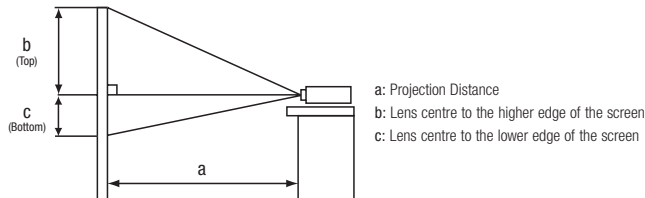

CP-SX635 Technical specifications

Image Size 4:3				
Screen Size (Diagonal)	Projection Distance (a)		Screen Height (cm)	
	min. (m)	max. (m)	b (top)	c (bottom)
40" (1.0)	1.2	1.4	55.0	6.0
60" (1.5)	1.8	2.2	82.0	9.0
100" (2.5)	3.0	3.7	137.0	15.0
150" (3.8)	4.6	5.5	206.0	23.0
200" (5.1)	6.1	7.4	274.0	30.0
300" (7.6)	9.2	11.1	411.0	46.0
350" (8.9)	10.8	13.0	480.0	53.0

Image Size 16:9				
Screen Size (Diagonal)	Projection Distance (a)		Screen Height (cm)	
	min. (m)	max. (m)	b (top)	c (bottom)
40" (1.0)	1.3	1.6	51.0	-2.0
60" (1.5)	2.0	2.4	77.0	-2.0
100" (2.5)	3.3	4.0	129.0	-4.0
150" (3.8)	5.0	6.0	193.0	-6.0
200" (5.1)	6.7	8.0	257.0	-8.0
300" (7.6)	10.0	12.1	386.0	-12.0
350" (8.9)	11.7	14.1	450.0	-15.0

HITACHI DIGITAL MEDIA, Hitachi Europe Ltd, Whitebrook Park, Lower Cookham Road, Maidenhead, Berkshire SL6 8YA UNITED KINGDOM
Tel: +44 (0)1628 585 000 Fax: +44 (0)1628 585 500 www.hitachidigitalmedia.com

OPTICAL

LCD Panel	0.8" P-Si TFT x 3 with Micro Lens
Resolution	SXGA+ 1400 x 1050
Brightness	Normal mode 4000 ANSI Lumens
	Eco mode 3200 ANSI Lumens
Contrast ratio	1000:1 (Iris On)
Lens	Standard (2.2~2.7m@70") F=1.7~2.1 f=24~29 mm
	Throw distance ratio= 1.5~1.8:1 zoom X 1.2
FL-601 (Fixed short)	(Only 1:1 lens shift) (1.2m@70") F=2.3, f=13mm
SL-602 (Short)	Throw distance ratio=0.8 x 1, zoom: x 1.0
	(1.8~2.9m@70") F=1.9~2.6, f=20~32mm
LL-603 (Long)	Throw distance ratio=1.2~2.0 x 1, zoom: x 1.6
	(2.9~5.8m@70") F=2.1~2.9, f=32~63mm
UL-604 (Ultra long)	Throw distance ratio=2.0~3.9 x 1, zoom: x 2.0
	(5.8~11.0m@70") F=2.2~3.1, f=63~117mm
	Throw distance ratio=3.9~7.4 x 1, zoom: x 1.9
	Manual Zoom, Manual Focus
Lamp	275W
Lamp Life	2000 Hours (Normal Mode)/3000 Hours (Eco Mode)
Diagonal display size	1.8m@60" screen, 30~350" with standard lens
Number of colour	10bit/Colour
Lens shift (Optical Keystone)	1:1 to 9:1 upward shift(Manual lens shift)
	Horizontal(4:6~6:4) at vertical lens shift 1:1

COMPATIBILITY

Computer compatibility	IBM Compatible VGA, SVGA, XGA, SXGA+,UXGA, MAC 16"
Video compatibility	NTSC/PAL/SECAM/PAL-M/N/NTSC4.43
	SDTV: 525i(480i), 525p(480p), 625i(576i)
	HDTV: 750p(720p@60Hz), 1125i(1080i@50/60Hz), 1125p(1080p@50/60Hz)
	DCC2B
Plug & Play	DCC2B

FEATURES

Audio output	4W x 2
Other	Freeze, Magnifying, Blank, Auto adjustment, Search, Mirror Reverse Image, Video noise reduction, Audio ports assign, Frame lock, Equalizing gamma correction, 2-3 pull down, Progressive Scan, Noise reduction, Auto vertical keystone, Manual horizontal keystone, MyScreen, My Memory, My Button, blackboard/whiteboard mode, Daytime mode, Input source naming (English), Resolution setting, Easy lamp replace from top, Easy filter change, Quick ON, Direct ON, Direct OFF, PIN-Lock, MyScreen PIN-Lock, Keypad Lock, Kensington slot, Transition detector
Security bar	●
Security label on side	●
OSD languages	MENU: 17 Languages

CONNECTIONS